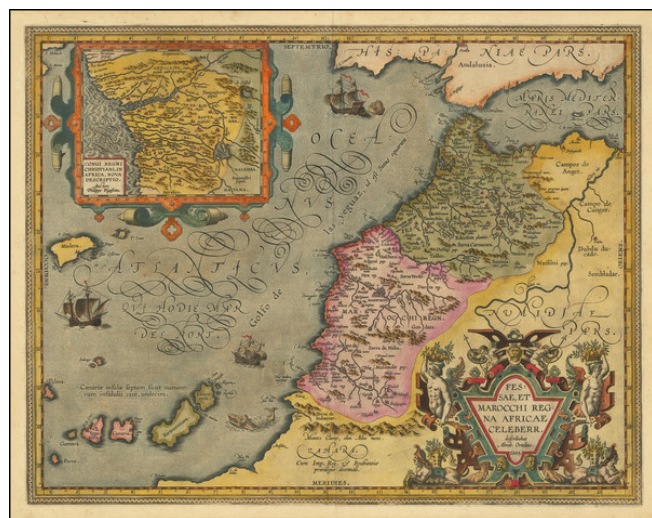

Barry Lawrence Ruderman Antique Maps Inc.

7407 La Jolla Boulevard
La Jolla, CA 92037

www.raremaps.com

(858) 551-8500
blr@raremaps.com

Fessae, et Marocchi Regna Africae Celeberr. descriebat Abrah. Ortelius. 1595 [with large inset of West Africa]

Stock#: 72557
Map Maker: Ortelius
Date: 1608
Place: Antwerp
Color: Hand Colored
Condition: VG+
Size: 19.5 x 15 inches
Price: \$795.00

Description:

Striking full color example of Ortelius' map of the Kingdoms of Fez and Morocco, from Ortelius' *Theatrum Orbis Terrarum*, the first modern atlas of the world.

The map includes a large cartouche, sailing ships, sea monsters and a large inset of West Africa.

Detailed Condition: