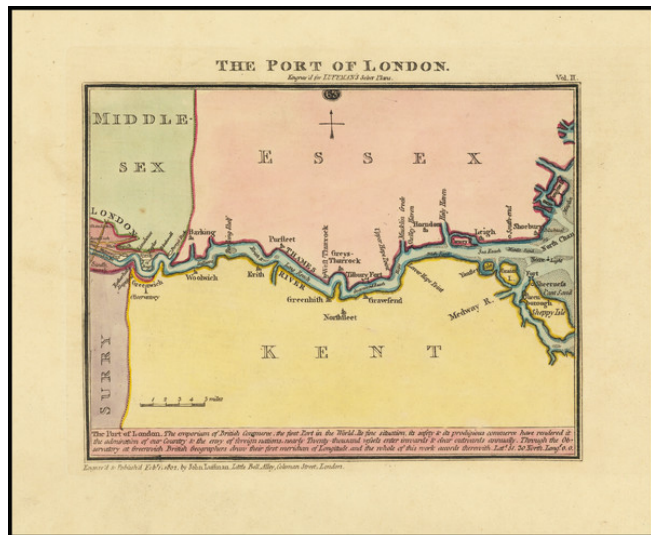

Barry Lawrence Ruderman Antique Maps Inc.

7407 La Jolla Boulevard
La Jolla, CA 92037

www.raremaps.com

(858) 551-8500
blr@raremaps.com

The Port of London

Stock#: 72544
Map Maker: Luffman
Date: 1802
Place: London
Color: Hand Colored
Condition: VG+
Size: 6 x 5 inches
Price: \$ 245.00

Description:

Plan of the Thames, from London to the Channel, published in London by John Luffman.

Includes an number of place names along the way.

Rarity

The Luffman maps are very rare on the market. This is the first example of the map of Malta we have ever offered.