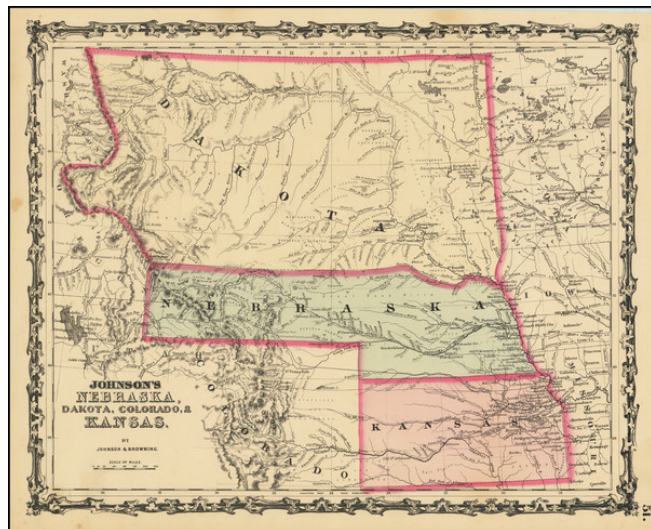

Barry Lawrence Ruderman Antique Maps Inc.

7407 La Jolla Boulevard
La Jolla, CA 92037

www.raremaps.com

(858) 551-8500
blr@raremaps.com

Johnson's Nebraska, Dakota, Colorado & Kansas

Stock#: 72537
Map Maker: Johnson & Browning
Date: 1862
Place: New York
Color: Hand Colored
Condition: VG+
Size: 16 x 13 inches
Price: SOLD

Description:

Second map in the series. Kansas gives way to Colorado, Nebraska truncated by Dakota, but still extends to Rockies. Early reference to Colorado. Includes Indian names, forts, early roads, proposed railroad routes and other early features.