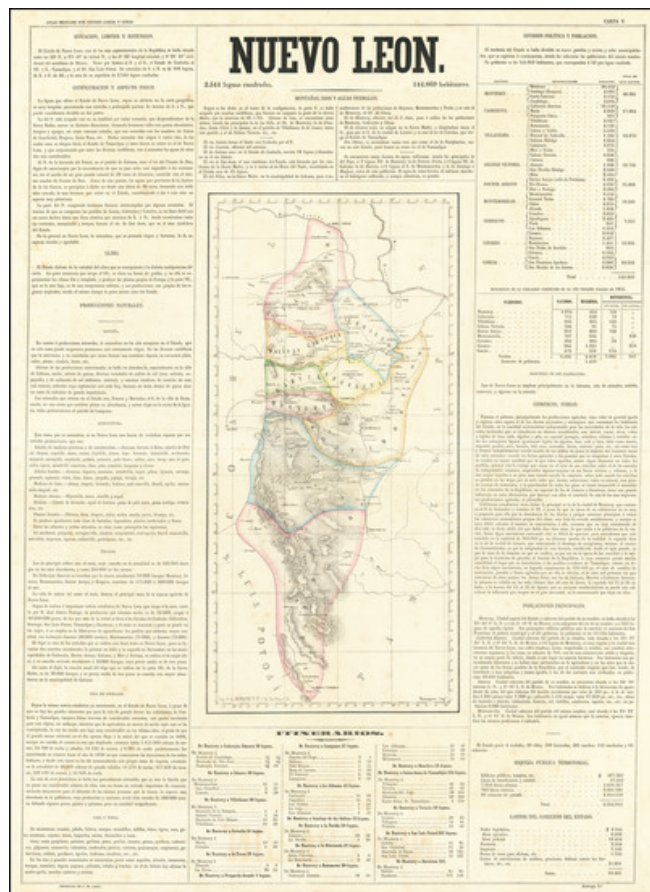

Barry Lawrence Ruderman Antique Maps Inc.

7407 La Jolla Boulevard
La Jolla, CA 92037

www.raremaps.com

(858) 551-8500
blr@raremaps.com

Nuevo Leon

Stock#: 72533
Map Maker: Garcia y Cubas
Date: 1858
Place: Mexico City
Color: Hand Colored
Condition: VG+
Size: 19 x 26.5 inches
Price: SOLD

Description:

Scarce map of the State of Nuevo Leon in Mexico, from Garcia y Cubas' monumental *Atlas Geografico, Estadistico e Historico de la Republica Mexicana*.

Garcia y Cubas was Mexico's first great lithographer and his work is highly sought after.

This map shows the various regions within Nuevo Leon, towns, roads, rivers, etc. The surrounding text includes a wealth of information regarding Nuevo Leon, including History, Climate, Agriculture, Minerals, Livestock, Commerce, Population and Itineraries.

Rarity

Only 300 examples of the atlas were reportedly printed and separate maps rarely appear on the market.

**Barry Lawrence Ruderman
Antique Maps Inc.**

7407 La Jolla Boulevard
La Jolla, CA 92037

www.raremaps.com