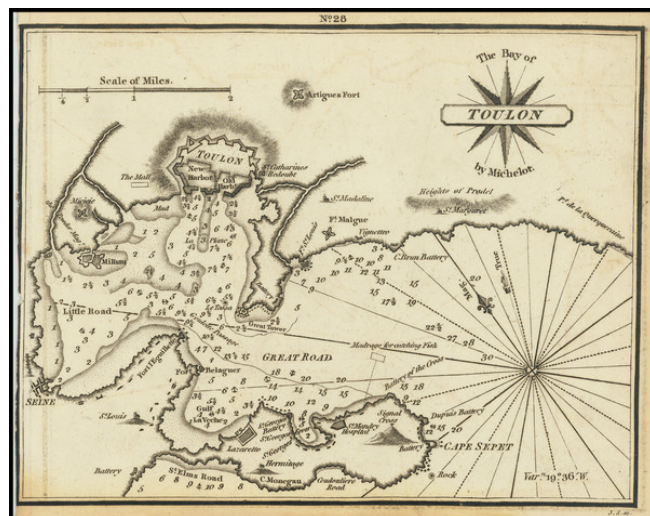

Barry Lawrence Ruderman Antique Maps Inc.

7407 La Jolla Boulevard
La Jolla, CA 92037

www.raremaps.com

(858) 551-8500
blr@raremaps.com

The Bay of Toulon

Stock#: 72520
Map Maker: Heather
Date: 1802
Place: London
Color: Uncolored
Condition: VG+
Size: 7 x 6 inches
Price: \$ 145.00

Description:

Rare antique engraved chart the bay of Toulon, published by William Heather in London.

The chart is oriented with northeast at the top. It includes soundings, some topographical features and anchorages.

The fortifications of Toulon are shown, as are other structures.

Rarity

The charts from Heather's *New Mediterranean Pilot* . . . are extremely rare on the market. This is the first example of the chart we have ever seen.