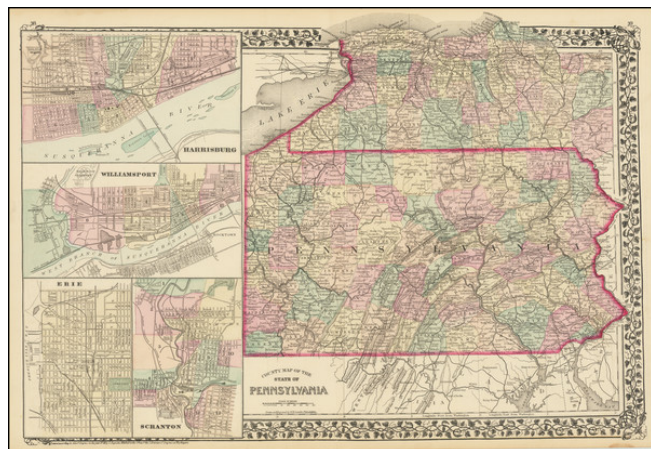

Barry Lawrence Ruderman Antique Maps Inc.

7407 La Jolla Boulevard
La Jolla, CA 92037

www.raremaps.com

(858) 551-8500
blr@raremaps.com

County Map of the State of Pennsylvania (inset maps of Harrisburg, Williamsport, Erie and Scranton)

Stock#: 72517
Map Maker: Mitchell Jr.
Date: 1876
Place: Philadelphia
Color: Hand Colored
Condition: VG
Size: 21.5 x 14.5 inches
Price: \$ 125.00

Description:

Detailed map of the State of Pennsylvania, published by SA Mitchell Jr. in his New General Atlas.

The map is hand colored by counties and includes inset maps of Harrisburg, Williamsport, Erie and Scranton.

Detailed Condition: