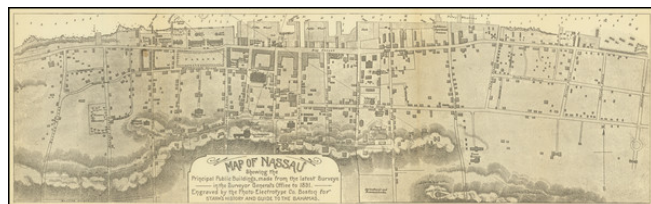

**Stock#:** 72512  
**Map Maker:** Stark  
**Date:** 1891  
**Place:** Boston  
**Color:** Uncolored  
**Condition:** VG+  
**Size:** 20 x 6 inches  
**Price:** SOLD

**Description:**

First edition of this scarce early map of Nassau, published in Boston.

The map appeared in *Stark's History and Guide to the Bahama Islands*, by James H Stark, 31 Milk Street, Boston

The map was reissued in 1912.

**Detailed Condition:**