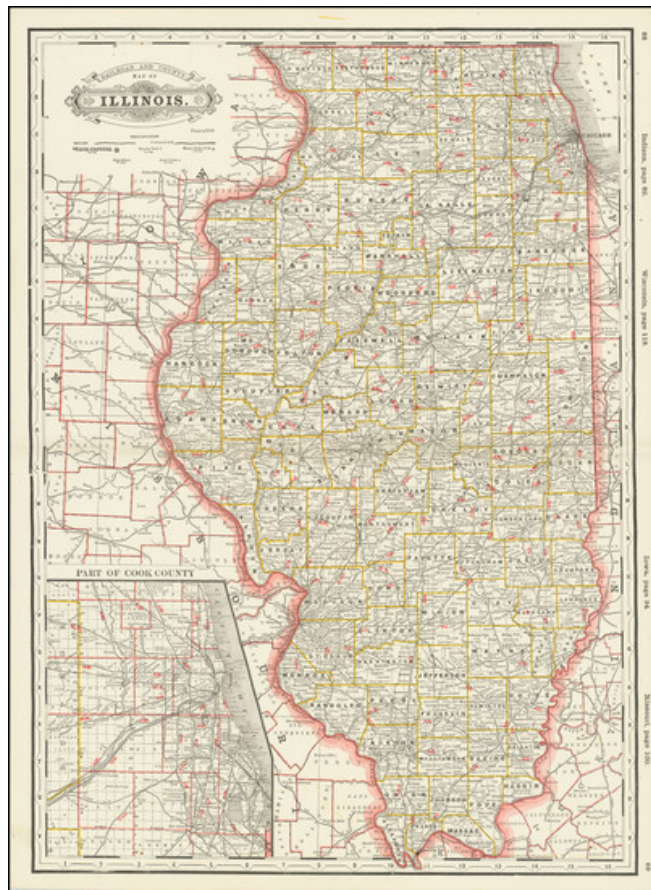

Barry Lawrence Ruderman Antique Maps Inc.

7407 La Jolla Boulevard
La Jolla, CA 92037

www.raremaps.com

(858) 551-8500
blr@raremaps.com

Railroad and County Map of Illinois

Stock#: 72510
Map Maker: Cram
Date: 1884
Place: Chicago
Color: Outline Color
Condition: VG+
Size: 16 x 22.5 inches
Price: \$ 125.00

Description:

Highly detailed map of Illinois, from a rare early edition of Cram's Standard American Railway Atlas.

Shows counties, railroads, railway stations, township surveys, mountains, rivers, lakes, and a host of other early details. Also shows county seats, Money Order Post Offices and other commerce details. Decorative title. Large Inset of Part of Cook County, in the Chicago area.

The best large format commercial atlas map of the period.

Detailed Condition: