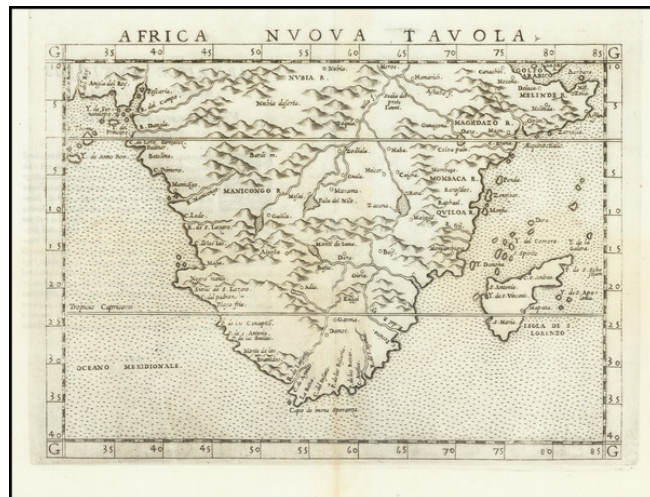

Barry Lawrence Ruderman Antique Maps Inc.

7407 La Jolla Boulevard
La Jolla, CA 92037

www.raremaps.com

(858) 551-8500
blr@raremaps.com

(Southern Africa & Madagascar) Africa Nuova Tavola

Stock#: 72507
Map Maker: Ruscelli
Date: 1561
Place: Venice
Color: Uncolored
Condition: VG+
Size: 10 x 7.5 inches Including text
Price: \$ 475.00

Description:

One of the Earliest Printed Maps of Southern Africa.

Fine example of the first state of Ruscelli's modern map of Southern Africa, one of the earliest obtainable modern maps of the region.

Ruscelli's Atlas is an expanded edition of Gastaldi's Atlas of 1548, which has been called the most comprehensive atlas produced between Martin Waldseemüller's *Geographiae* of 1513, and the Abraham Ortelius *Theatrum Orbis Terrarum* of 1570. Ruscelli and Gastaldi's maps were beautifully engraved on copper, marking a turning point in the history of cartography. From that point forward, the majority of cartographic works used this medium. As it was a harder material than wood it gave the engraver the ability to render more detail.

Gastaldi sought the most up-to-date geographical information available, making the modern maps in Ruscelli's *Geographia* among the best modern maps of the period.

Detailed Condition: