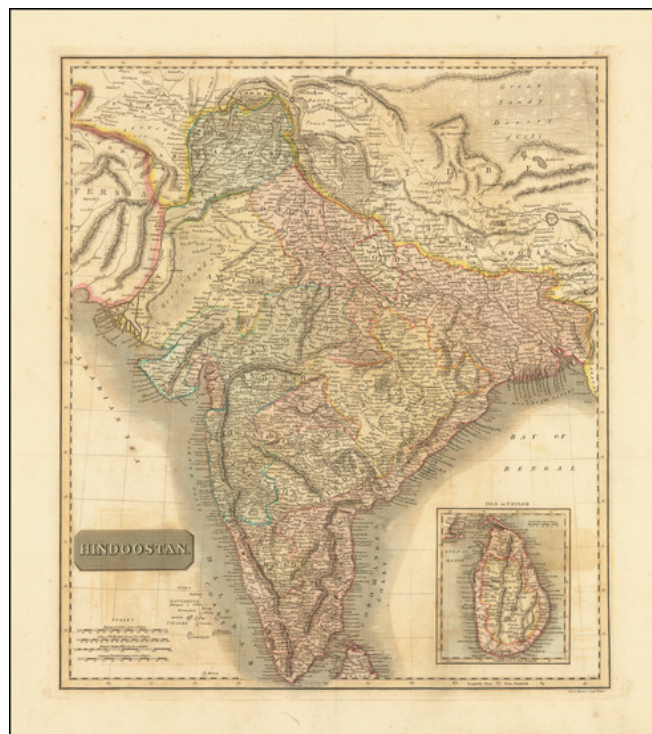

Barry Lawrence Ruderman Antique Maps Inc.

7407 La Jolla Boulevard
La Jolla, CA 92037

www.raremaps.com

(858) 551-8500
blr@raremaps.com

Hindoostan

Stock#: 72501
Map Maker: Thomson
Date: 1817
Place: Edinburgh
Color: Hand Colored
Condition: VG+
Size: 15.5 x 18 inches
Price: \$ 275.00

Description:

Scarce decorative map of India, extending to Tibet, Persia, Lahore, Cabul and the Bay of Bengal.

Large inset map of Sri Lanka.

From Thomson's *New General Atlas*.

Detailed Condition:

Minor offsetting.