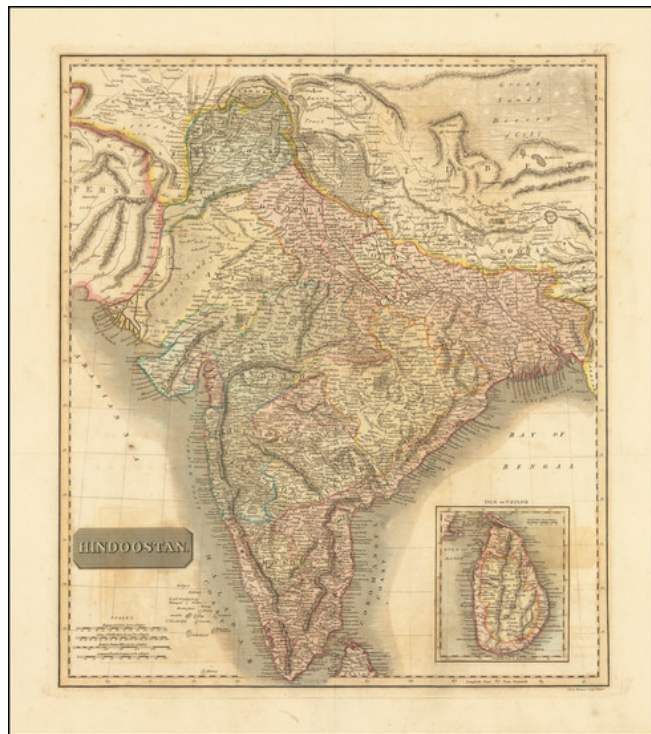

Barry Lawrence Ruderman Antique Maps Inc.

7407 La Jolla Boulevard
La Jolla, CA 92037

www.raremaps.com

(858) 551-8500
blr@raremaps.com

Hindoostan

Stock#: 72501
Map Maker: Thomson
Date: 1817
Place: Edinburgh
Color: Hand Colored
Condition: VG+
Size: 15.5 x 18 inches
Price: \$ 275.00

Description:

Scarce decorative map of India, extending to Tibet, Persia, Lahore, Cabul and the Bay of Bengal.

Large inset map of Sri Lanka.

From Thomson's *New General Atlas*.

Detailed Condition:

Minor offsetting.