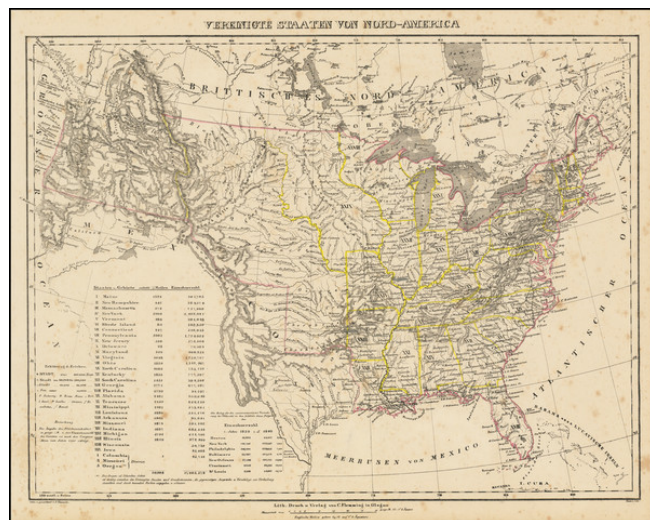

Barry Lawrence Ruderman Antique Maps Inc.

7407 La Jolla Boulevard
La Jolla, CA 92037

www.raremaps.com

(858) 551-8500
blr@raremaps.com

Vereinigete Staaten Von Nord-America

Stock#: 72486
Map Maker: Flemming
Date: 1840
Place: Glogau
Color: Outline Color
Condition: Good
Size: 16 x 13.7 inches (Including text)
Price: SOLD

Description:

Nice example of Flemming's map of the United States and the Republic of Texas.

The map shows large Texas Republic, the German Colony, centered on the San Saba River, at the center.

Includes Indian tribes, forts, missions, roads, and other details. Nice early detail in Missouri Territory and Oregon Territory.