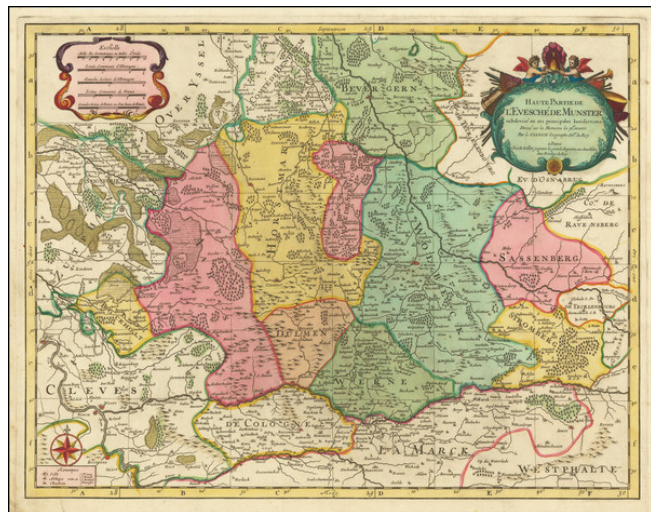

Barry Lawrence Ruderman Antique Maps Inc.

7407 La Jolla Boulevard
La Jolla, CA 92037

www.raremaps.com

(858) 551-8500
blr@raremaps.com

Haute Partie de L'Evesche de Munster subdivise en ses principales Iurisdiccions . . .

Stock#: 72473
Map Maker: Jaillot
Date: 1692 circa
Place: Paris
Color: Hand Colored
Condition: VG+
Size: 22 x 17 inches
Price: \$ 245.00

Description:

Fine old color example of AH Jaillot's detailed map of the area around Munster, published in Paris.

Covers the area north and east of the Rhine River and north of the Lippe River.

Detailed Condition:

Original publisher's color