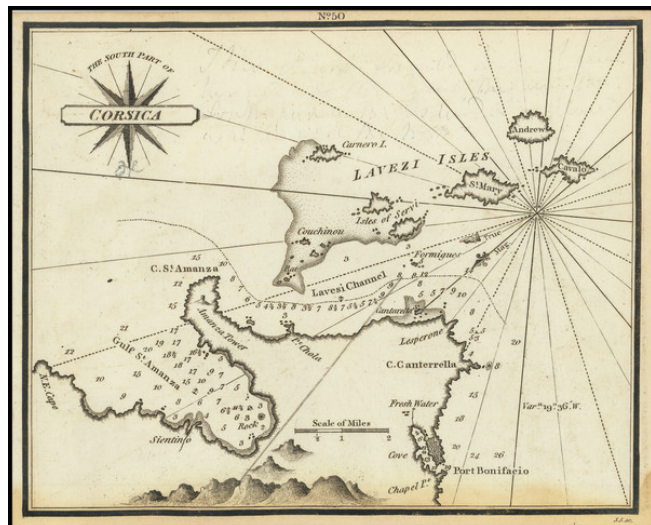

Barry Lawrence Ruderman Antique Maps Inc.

7407 La Jolla Boulevard
La Jolla, CA 92037

www.raremaps.com

(858) 551-8500
blr@raremaps.com

The South Part of Corsica

Stock#: 72461
Map Maker: Heather
Date: 1802
Place: London
Color: Uncolored
Condition: VG
Size: 7 x 6 inches
Price: \$ 245.00

Description:

Rare antique engraved chart the southern part of Corsica, published by William Heather in London.

The chart is oriented with southeast at the top. It includes soundings, some topographical features and anchorages.

Rarity

The charts from Heather's *New Mediterranean Pilot* . . . are extremely rare on the market. This is the first example of the chart we have ever seen.

Detailed Condition:

Evidence of old pencil notes. Minor staining at the bottom of the map.