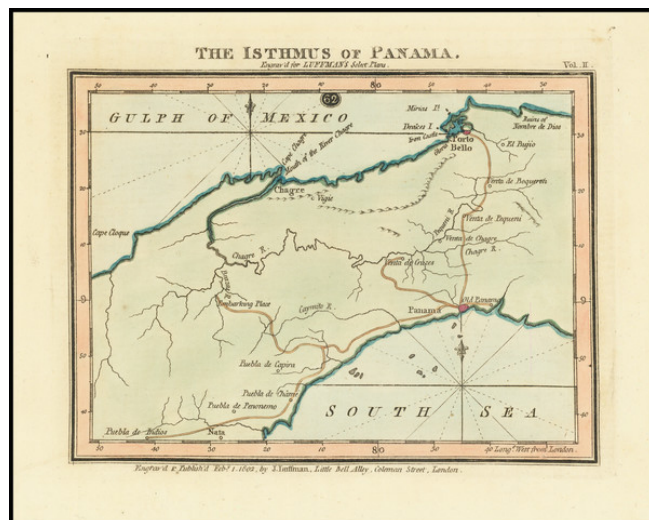

Barry Lawrence Ruderman Antique Maps Inc.

7407 La Jolla Boulevard
La Jolla, CA 92037

www.raremaps.com

(858) 551-8500
blr@raremaps.com

The Isthmus of Panama

Stock#: 72460
Map Maker: Luffman
Date: 1802
Place: London
Color: Hand Colored
Condition: VG+
Size: 6.5 x 5 inches
Price: SOLD

Description:

Rare map of the Isthmus of Panama, published in London by John Luffman.

The map illustrates the primary rivers, roads and towns in the region, illustrating the easy with which the peninsula could be crossed by a combination of rivers and roads.