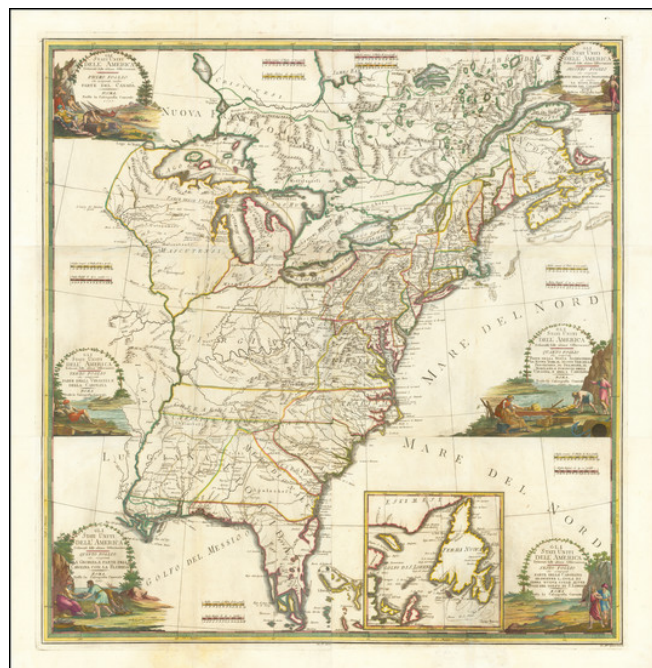

Stock#: 72437
Map Maker: Cassini
Date: 1797
Place: Rome
Color: Hand Colored
Condition: VG
Size: 36 x 38 inches
Price: \$ 6,500.00

Description:

One of the First Wall Maps of the United States Published in Europe

Fine example of Cassini's scarce six-sheet wall map of the United States, published in Rome in 1797.

The map extends just west of the Mississippi River, as far south as the Florida Keys, north to James Bay (part of Hudson Bay), and east to Nova Scotia (an inset shows Newfoundland and Labrador).

Cassini's map is a fascinating amalgam of up-to-date information and curious errors. Generally, it derives from John Mitchell's *A Map of the British and French Dominions in North America...* However, changes have been made, for instance, Cassini's map extends farther to the south

- "Luigiana" (Louisiana) is shown on both sides of the Mississippi River
- Georgia appears in the middle of Carolina Meridionale (South Carolina)
- Carolina Settentrionale (North Carolina) still extends to the Mississippi River
- Florida extends into Georgia and the soon to be named Mississippi Territory
- Tennessee is apparently named Cherakesi (Cherokee)