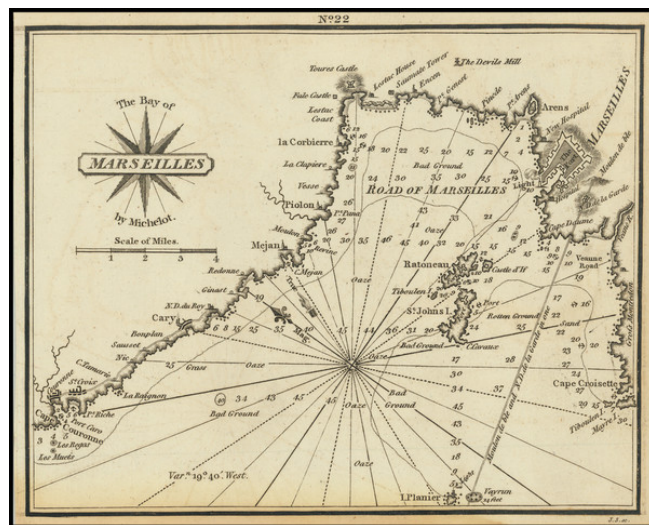

Barry Lawrence Ruderman Antique Maps Inc.

7407 La Jolla Boulevard
La Jolla, CA 92037

www.raremaps.com

(858) 551-8500
blr@raremaps.com

The Bay of Marseilles

Stock#: 72418
Map Maker: Heather
Date: 1802
Place: London
Color: Uncolored
Condition: VG
Size: 7 x 6 inches
Price: \$ 145.00

Description:

Rare antique engraved chart the bay of Marseille, published by William Heather in London.

The chart is oriented with northeast at the top. It includes soundings, some topographical features and anchorages.

Rarity

The charts from Heather's *New Mediterranean Pilot* . . . are extremely rare on the market. This is the first example of the chart we have ever seen.

Detailed Condition: