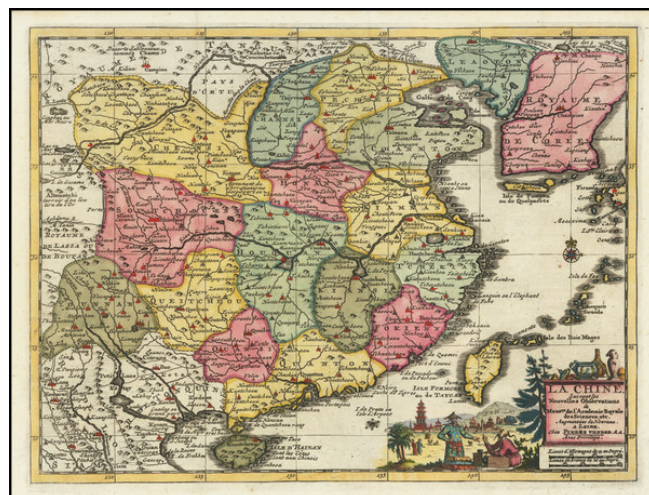

Barry Lawrence Ruderman Antique Maps Inc.

7407 La Jolla Boulevard
La Jolla, CA 92037

www.raremaps.com

(858) 551-8500
blr@raremaps.com

La Chine, Suivant les Nouvelles Observations . . .

Stock#: 72411
Map Maker: van der Aa
Date: 1713
Place: Leiden
Color: Hand Colored
Condition: VG+
Size: 12 x 9 inches
Price: \$ 575.00

Description:

Finely colored example of this early map of China and Korea, which appeared in Vander Aa's *Nouveau Theatre du Monde*.

The map reaches from the Royaume de Coree (Korea) in the east to Siam in the south, showing the islands of Formosa and Hainan.

Includes many cities, rivers, and ports named, and with the Great Wall of China at the northern boundary ("Muraille de la Chine").

Detailed Condition: