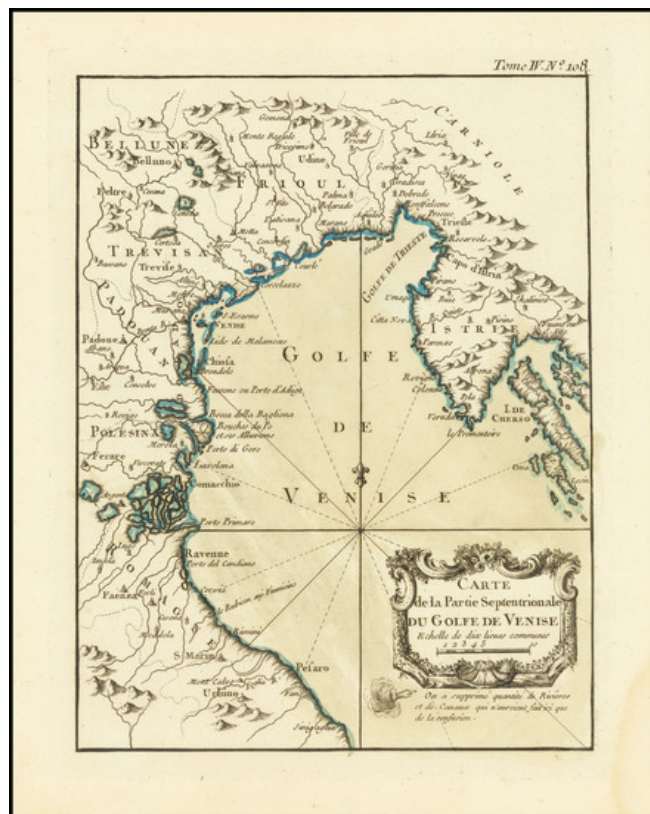

## Carte de la Partie Septentrionale du Golfe de Venise . . .

**Stock#:** 72395  
**Map Maker:** Bellin  
**Date:** 1764  
**Place:** Paris  
**Color:** Hand Colored  
**Condition:** VG+  
**Size:** 6.5 x 8.5 inches  
**Price:** \$ 145.00

### Description:

Fine example of Bellin's map of the northern part of the Gulf of Venice.

The map appeared in Bellin's monumental *Petit Atlas Maritime*.