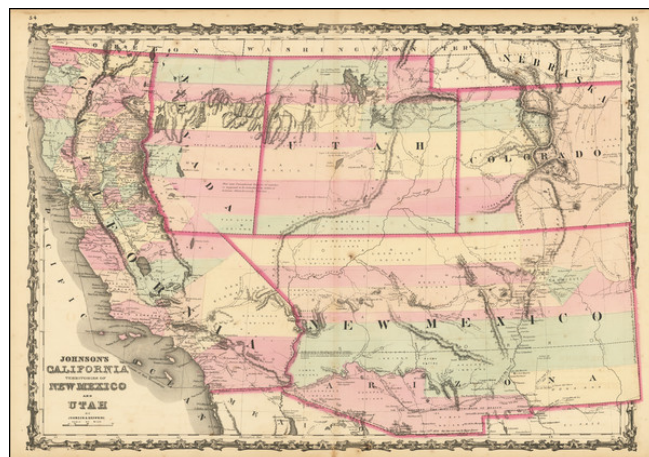

Description:

Early edition of Johnson's map of the Southwest. Despite the title, Arizona appears below New Mexico (Baylor Line), a nascent Nevada appears, taking a large chunk out of California and with a truncated bottom, Utah is far wider than its final boundary, Colorado appears for the first time.

Many counties run from California to the Western Boundary of Texas, across all of New Mexico. Colorado has no counties yet, only those extending across the border from Utah. It includes explorers routes, the major routes of commerce, towns, forts, Indian tribes, mountains, rivers, roads, mining districts, proposed railroad routes, important dates in the evolution of the US-Mexico Boundary, etc.

Johnson's map of the West is one of the most interesting and collectable maps of the period. The maps were updated annually or more often, showing profound territorial boundary changes and county formations from year to year and even within a single year. A comprehensive collection of maps of the American West is incomplete without a good run of these maps.

The present map is Ira Lourie's State 3.0, which he dates to 1861-62, with the following note from Ira Lourie's Johnson Mapping Project:

The names "UTAH" and "NEVADA" no longer overlap; NV boundary now extends in the northwest from longitude 116 past 120 to the eastern edge of Goose Lake then due S to Beckwith Pass then south along the Sierra Nevada Mtns to southern border which is the same as UT's; also CO defined out of UT, KS, NE.