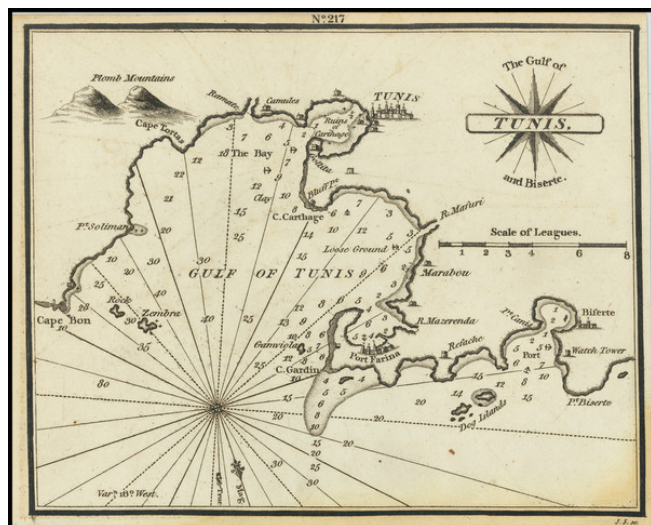

Barry Lawrence Ruderman Antique Maps Inc.

7407 La Jolla Boulevard
La Jolla, CA 92037

www.raremaps.com

(858) 551-8500
blr@raremaps.com

The Gulf of Tunis and Biserte

Stock#: 72372
Map Maker: Heather
Date: 1802
Place: London
Color: Uncolored
Condition: VG
Size: 7.5 x 6 inches
Price: SOLD

Description:

Rare antique engraved chart of the Gulf of Tunis, published by William Heather in London.

The chart is oriented with south at the top. It includes soundings, some topographical features, anchorages, and currents.

The city of Tunis, Biserte and Port Farina are shown, along other locale information.

Rarity

The charts from Heather's *New Mediterranean Pilot* . . . are extremely rare on the market. This is the first example of the chart we have ever seen.