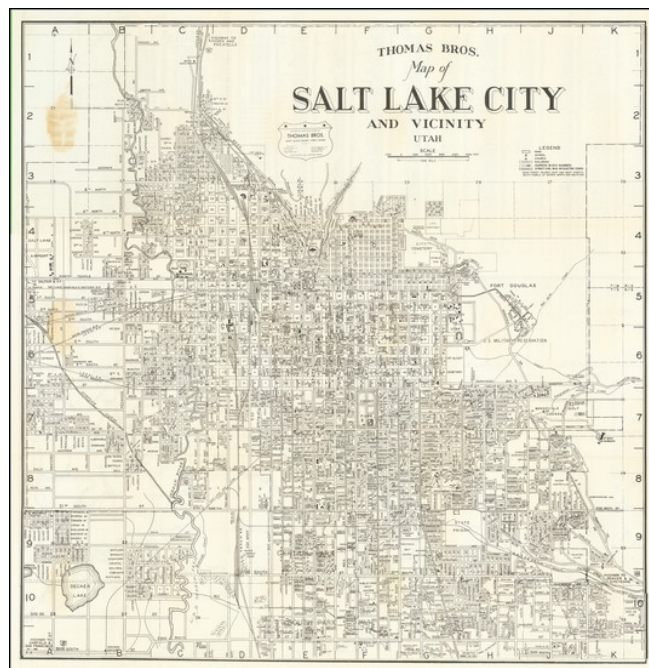

**Barry Lawrence Ruderman  
Antique Maps Inc.**

7407 La Jolla Boulevard  
La Jolla, CA 92037

www.raremaps.com

(858) 551-8500  
blr@raremaps.com

---

**Map of Salt Lake City and Vicinity Utah**

**Stock#:** 72348  
**Map Maker:** Thomas Brothers  
**Date:** 1935 circa  
**Place:** Los Angeles  
**Color:** Uncolored  
**Condition:** VG  
**Size:** 21 x 21.5 inches  
**Price:** SOLD

**Description:**

Detailed vintage street map of Salt Lake City, Utah, published by George Coupland Thomas, of Thomas Bros., in the 1930s.

The map shows the State Capitol and Temple Square. Many important public buildings are labeled, as are almost all of the streets. Fort Douglas is also shown. Neighborhood and Addition names are noted.

**Detailed Condition:**

Folding map. Small glue stains in the upper-left quadrant. Original green-paper folder.