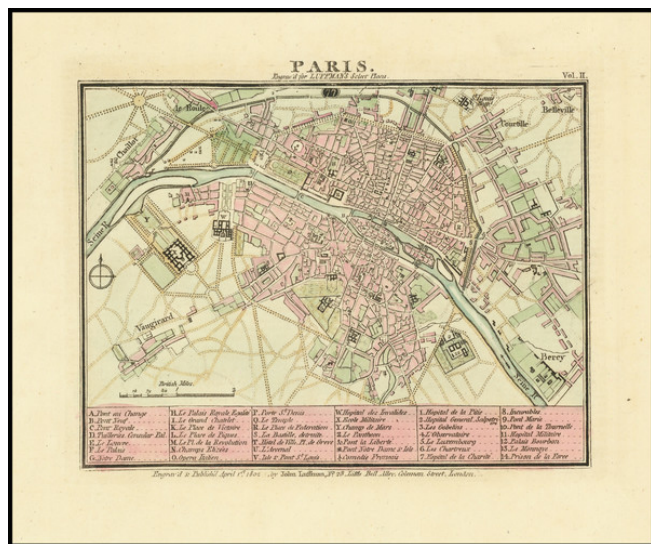

Barry Lawrence Ruderman Antique Maps Inc.

7407 La Jolla Boulevard
La Jolla, CA 92037

www.raremaps.com

(858) 551-8500
blr@raremaps.com

Paris

Stock#: 72303
Map Maker: Luffman
Date: 1801
Place: London
Color: Hand Colored
Condition: VG+
Size: 6 x 4.5 inches
Price: \$ 395.00

Description:

Rare harbor and city plan of Paris, France, published in London by John Luffman.

The bottom of the map features a key with dozens of landmarks noted.

Maps by John Luffman are very scarce on the market, this being the first time we have had this one.

Detailed Condition:

Full original hand-color.