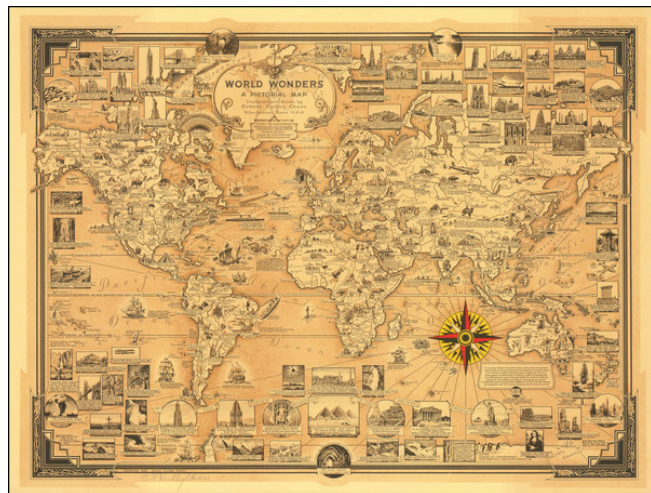

## World Wonders A Pictorial Map Designed and drawn by Ernest Dudley Chase

**Stock#:** 72294  
**Map Maker:** Chase  
**Date:** 1939  
**Place:** Winchester, Mass  
**Color:** Color  
**Condition:** VG+  
**Size:** 23.25 x 17.5 inches  
**Price:** \$ 950.00

### Description:

A fine example of one of the greatest world maps of the Golden Age of Pictorial Mapmaking, by one of the art's foremost practitioners, Ernest Dudley Chase.

The map was issued in 1939 on the eve of the Second World War and reflects the optimism and technological advancements of the Inter-War Period. It is drawn on the Mercator Projection, a fact celebrated in a note under the title, and includes hundreds of images of global landmarks and triumphs of technology (largely related to the nascent field of air travel).

There are two editions of the map: one dated in the imprint line, with sepia-tone printing; and one undated, with a wider range of color printing. Some sources date the multi-color map later than the sepia. The sepia edition seems to be more frequently signed by Chase than the other edition.

### Detailed Condition:

Signed in pencil by chase in the lower margin. Right side with very light toning. Altogether an excellent example.