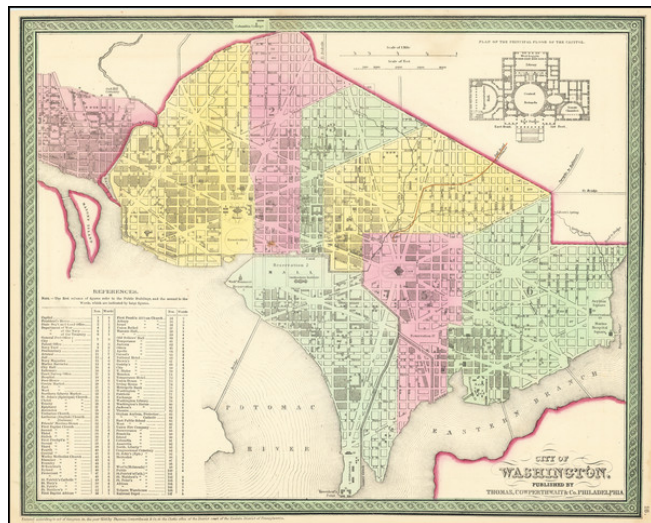

## City of Washington

**Stock#:** 72287  
**Map Maker:** Thomas, Cowperthwait & Co.  
**Date:** 1852  
**Place:** Philadelphia  
**Color:** Hand Colored  
**Condition:** VG  
**Size:** 15.5 x 12.5 inches  
**Price:** SOLD

### Description:

Hand-colored engraved antique map of Washington, D.C., published in Philadelphia by Thomas, Cowperthwait & Co.

The map is hand-colored by ward and shows streets, buildings, bridges, railroad lines, etc.

The map provides a key to the main buildings and a plan of the Capitol.

### Detailed Condition:

Original hand-color. Light stain in the right-hand margin, easily matted-out.