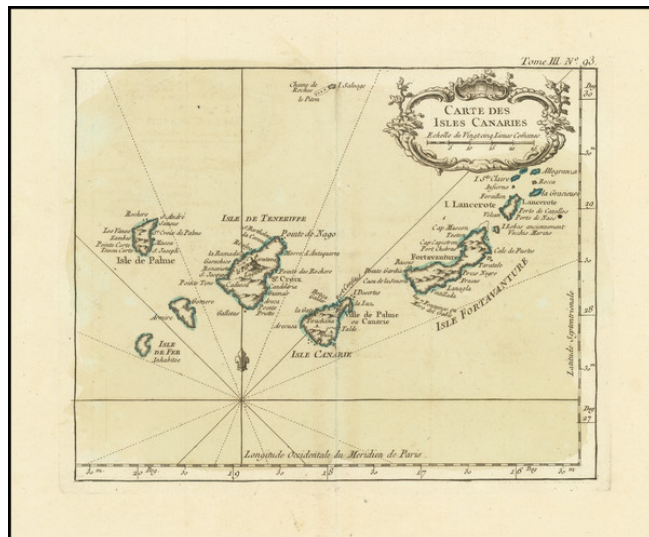

Barry Lawrence Ruderman Antique Maps Inc.

7407 La Jolla Boulevard
La Jolla, CA 92037

www.raremaps.com

(858) 551-8500
blr@raremaps.com

Carte Des Isles Canaries

Stock#: 72281
Map Maker: Bellin
Date: 1764
Place: Paris
Color: Hand Colored
Condition: VG+
Size: 8.5 x 7 inches
Price: \$ 125.00

Description:

Antique engraved map of the Canary Islands, published in the 1764 *Petite Atlas Maritime* by Bellin.

A scarce and attractive mapping of the islands, naming Grand Canary, Teneriffe, Plama, etc.

Detailed Condition:

Original wash hand-color.