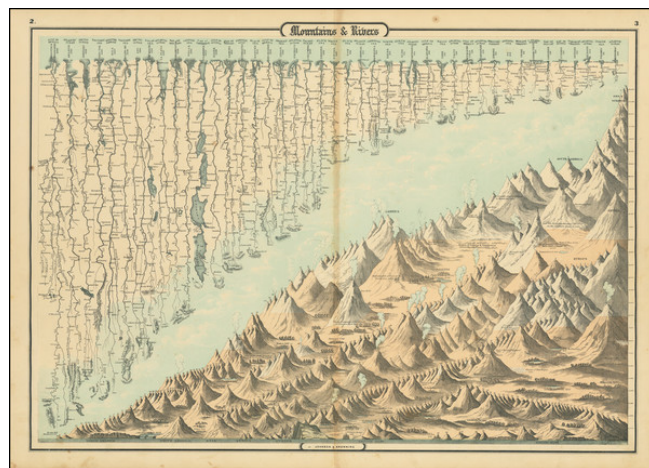

Barry Lawrence Ruderman Antique Maps Inc.

7407 La Jolla Boulevard
La Jolla, CA 92037

www.raremaps.com

(858) 551-8500
blr@raremaps.com

Mountains & Rivers

Stock#: 72278
Map Maker: Johnson & Browning
Date: 1861
Place: New York
Color: Color
Condition: Good
Size: 24 x 17 inches
Price: \$ 175.00

Description:

Decorative example of Johnson & Browning's mountains and rivers plate, showing the lengths of the principal rivers of the world and heights of the principal mountains.

Delineates volcanoes, mountain lakes and other features. Includes names and distances, and identifies continents. An interesting and decorative item.

Detailed Condition:

Centerfold stain, otherwise VG+