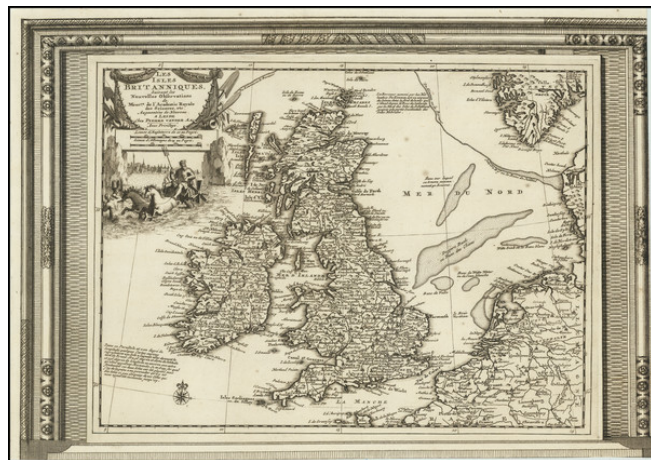

**Barry Lawrence Ruderman
Antique Maps Inc.**

7407 La Jolla Boulevard
La Jolla, CA 92037

www.raremaps.com

(858) 551-8500
blr@raremaps.com

Les Isles Britanniques Suivant les Nouvelles Observations . . .

Stock#: 72218
Map Maker: van der Aa
Date: 1710 circa
Place: Leiden
Color: Uncolored
Condition: VG
Size: 14.5 x 10 inches
Price: \$ 345.00

Description:

Decorative map of the British Isles, published by Vander Aa.

Includes a highly decorative allegorical vignette below the title cartouche, celebrating Britain's prowess as a naval power.

Detailed Condition: