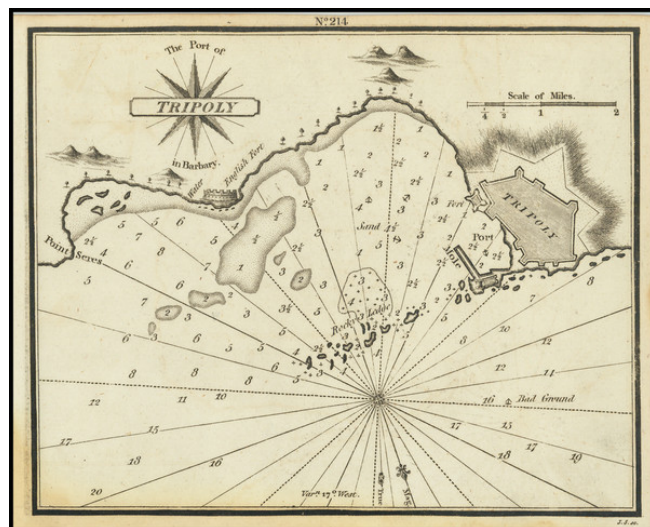

Barry Lawrence Ruderman Antique Maps Inc.

7407 La Jolla Boulevard
La Jolla, CA 92037

www.raremaps.com

(858) 551-8500
blr@raremaps.com

[Tripoli] The Port of Tripoly in Barbary

Stock#: 72213
Map Maker: Heather
Date: 1802
Place: London
Color: Uncolored
Condition: VG+
Size: 7 x 6 inches
Price: \$ 175.00

Description:

Rare antique engraved chart of Tripoli, Libya, published by William Heather in London.

The chart is oriented with south at the top. It includes soundings, some topographical features and anchorages.

The fortifications of Tripoli are shown, along with the English fort, and other important features for mariners.

Rarity

The charts from Heather's *New Mediterranean Pilot* . . . are extremely rare on the market. This is the first example of the chart we have ever seen.