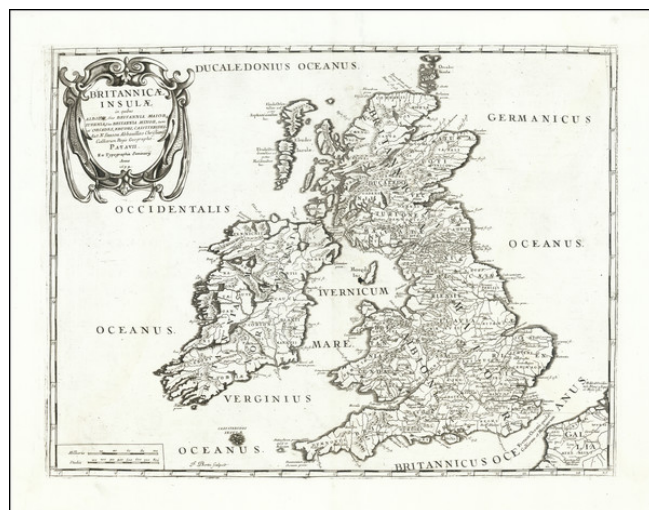

**Barry Lawrence Ruderman
Antique Maps Inc.**

7407 La Jolla Boulevard
La Jolla, CA 92037

www.raremaps.com

(858) 551-8500
blr@raremaps.com

**Britannicae insulae, in quibus Albium..., Iverni... tum et Orcades, Ebudes,
Cassiterides... 1641**

Stock#: 72180
Map Maker: Tipografia del Seminario
Date: 1694
Place: Padova
Color: Uncolored
Condition: VG
Size: 20.5 x 15.5 inches
Price: \$ 475.00

Description:

The British Isles in Roman Times

Nice example of 1694 edition of the Tavernier-Sanson map of the British Isles, published in Padova.

The map illustrates the British Isles during the Romano-British Period, prior to the decline of Rome's control over the region.

The map was included in the Seminaria del Tipographia's rare classical atlas.