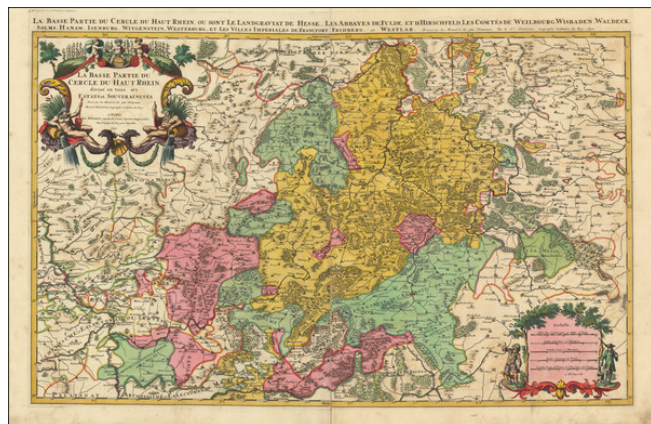

## La Bass Partie du Cercle du Haut Rhein divise en tous ses Etats Souverainetes . . . 1691

**Stock#:** 72172  
**Map Maker:** Jaillot  
**Date:** 1696  
**Place:** Paris  
**Color:** Hand Colored  
**Condition:** Good  
**Size:** 34 x 22 inches  
**Price:** \$ 245.00

#### *Exceptional Publisher's Color Example*

Fine old color example of Alexis Hubert Jaillot's fine large map of the upper Rhine Region.

The map extends from Cologne in the west to Frankfurt in the south and Marburg and Giessen at the center.

Jaillot references his source as Nicolas Sanson, who was for many years the Royal Geographer to the King of France.

### Detailed Condition:

Old Color. Fold split, repaired on verso.