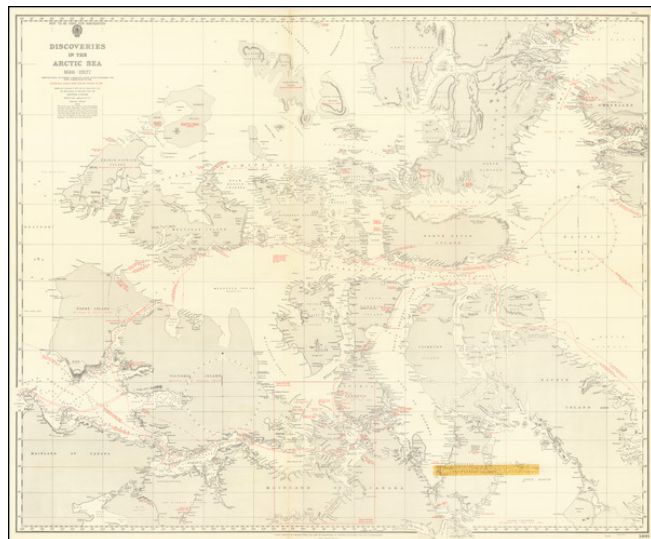

Barry Lawrence Ruderman Antique Maps Inc.

7407 La Jolla Boulevard
La Jolla, CA 92037

www.raremaps.com

(858) 551-8500
blr@raremaps.com

Discoveries in the Arctic Sea 1616-1927

Stock#: 72141
Map Maker: British Admiralty
Date: 1956
Place: London
Color: Uncolored
Condition: Good
Size: 46.7 x 38.3 inches
Price: SOLD

Description:

Wall Map of Polar Explorations

Rare wall map of the Discoveries in the Arctic, including the quest to reach the North Pole and search for the Northwest Passage, published by the British Admiralty.

The map provides an elaborate large format treatment of the Polar regions in the Western Hemisphere, with a meticulous accounting of important milestones, explorations and other details relating to the history of polar exploration.

Rarity

The map is very rare on the market. We were unable to locate another example in at auction or in a dealer catalog.

Detailed Condition:

One old slit, with stain from an old tape repair.