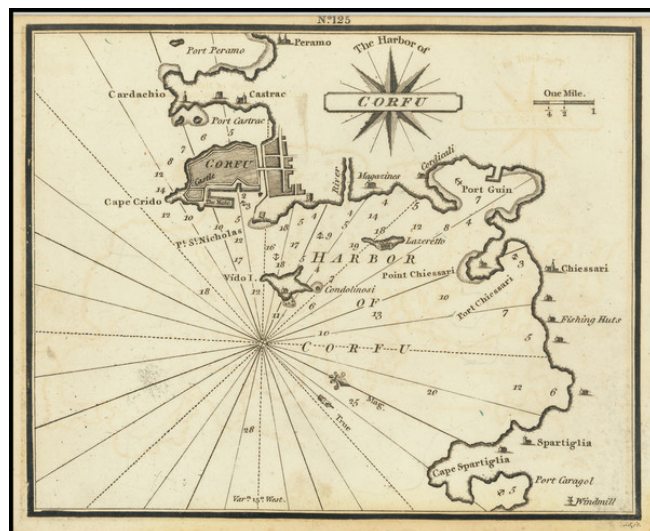

Barry Lawrence Ruderman Antique Maps Inc.

7407 La Jolla Boulevard
La Jolla, CA 92037

www.raremaps.com

(858) 551-8500
blr@raremaps.com

The Harbor of Corfu

Stock#: 72134
Map Maker: Heather
Date: 1802
Place: London
Color: Uncolored
Condition: VG+
Size: 7 x 6 inches
Price: \$ 145.00

Description:

Rare chart of Corfu Harbor, published by William Heather in London.

The chart is oriented with southwest at the top. It includes soundings, some topographical features, anchorages, and currents.

Rarity

The charts from Heather's *New Mediterranean Pilot* . . . are extremely rare on the market. This is the first example of the chart we have ever seen.

Detailed Condition: