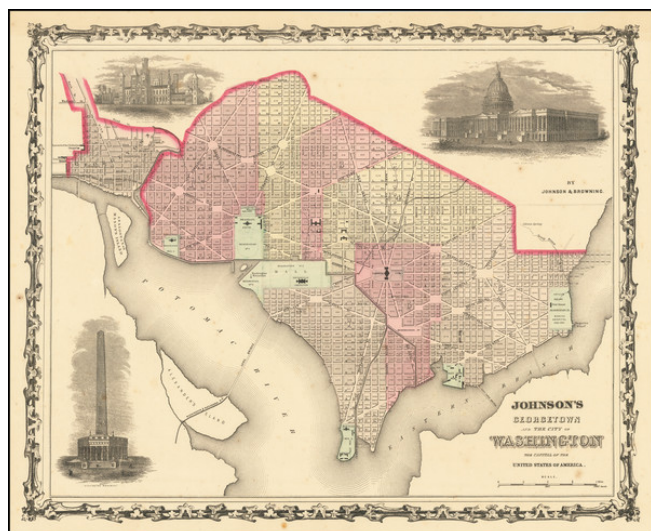

Barry Lawrence Ruderman Antique Maps Inc.

7407 La Jolla Boulevard
La Jolla, CA 92037

www.raremaps.com

(858) 551-8500
blr@raremaps.com

Johnson's Georgetown and The City of Washington The Capital of the United States of America

Stock#: 72130
Map Maker: Johnson & Browning
Date: 1861
Place: New York
Color: Hand Colored
Condition: VG+
Size: 16 x 13 inches
Price: SOLD

Description:

Decorative antique map of Washington D.C. and Georgetown, with excellent detail and insets of several area monuments.

One of the most decorative maps of Washington D.C. during the Civil War to appear in a commercial atlas.

The map includes inset images of the U.S. Capitol, the Smithsonian Institution, and the Washington Monument.

Detailed Condition:

Original hand-color by ward.