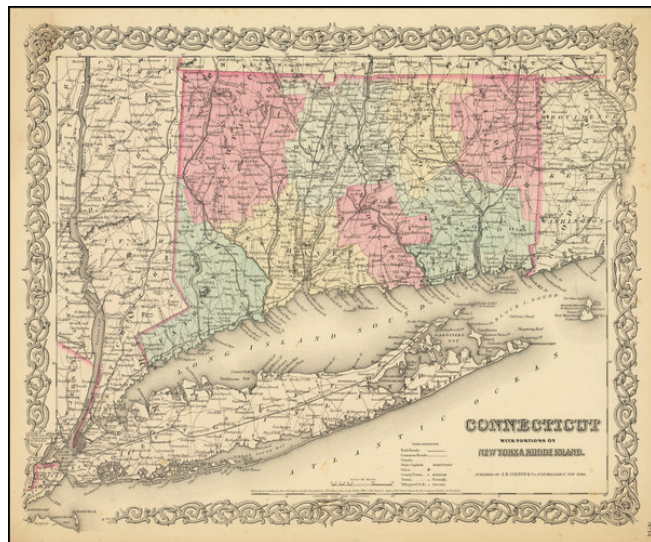

## Colton's Connecticut with Portions of New York & Rhode Island

**Stock#:** 72101  
**Map Maker:** Colton  
**Date:** 1855  
**Place:** New York  
**Color:** Hand Colored  
**Condition:** VG+  
**Size:** 15.5 x 13 inches  
**Price:** Not Available

### Description:

Detailed map of Connecticut and Long Island, colored by counties and showing towns, counties, townships, post offices, depots, rivers, railroads, and substantial additional details. Decorative border.

A terrific map, from JH Colton, one of the most prolific American mapmakers of the mid-19th century.