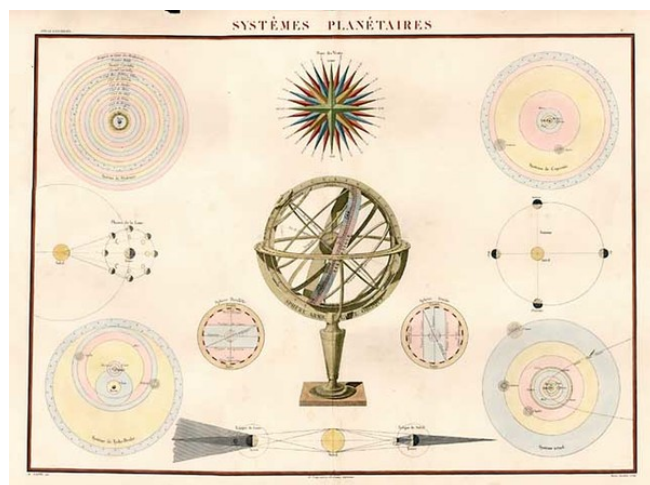

Barry Lawrence Ruderman Antique Maps Inc.

7407 La Jolla Boulevard
La Jolla, CA 92037

www.raremaps.com

(858) 551-8500
blr@raremaps.com

Systemes Planetaires

Stock#: 7206
Map Maker: Lapie
Date: 1829
Place: Paris
Color: Hand Colored
Condition: VG+
Size: 22 x 16 inches
Price: SOLD

Description:

Decorative full color example of Lapie's chart showing various celestial and scientific models. Includes a large compass rose, armillary sphere and various models of the universe, the season, eclipses, a Copernican, Tycho-Brahe and Ptolomaic model of the solar system and other models. Highly decorative.