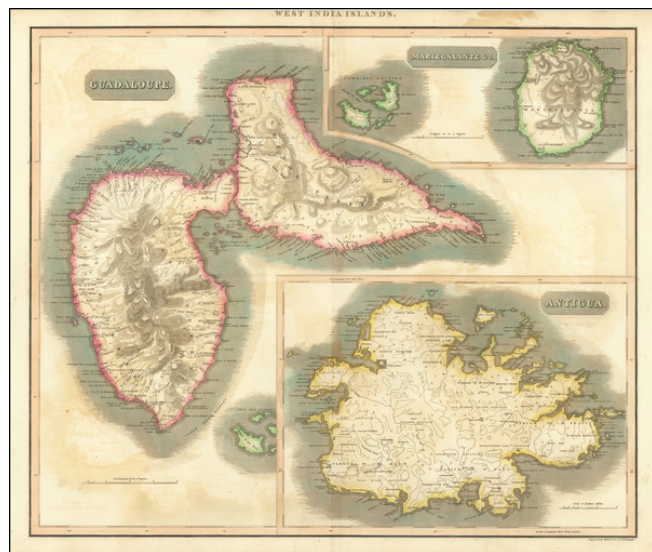

Barry Lawrence Ruderman Antique Maps Inc.

7407 La Jolla Boulevard
La Jolla, CA 92037

www.raremaps.com

(858) 551-8500
blr@raremaps.com

Guadeloupe [with] Antigua [with] Mariegalante &c.

Stock#: 72024
Map Maker: Thomson
Date: 1817
Place: Edinburgh
Color: Hand Colored
Condition: VG
Size: 23.5 x 20 inches
Price: \$ 175.00

Description:

Detailed map of the Islands of Guadeloupe, Antigua, Mariegalante and the Isles de Saintes.

Excellent topographical and geographical details, including smaller islands, harbors, coves, reefs, points, towns, ponds, rivers, parishes, divisions, etc.