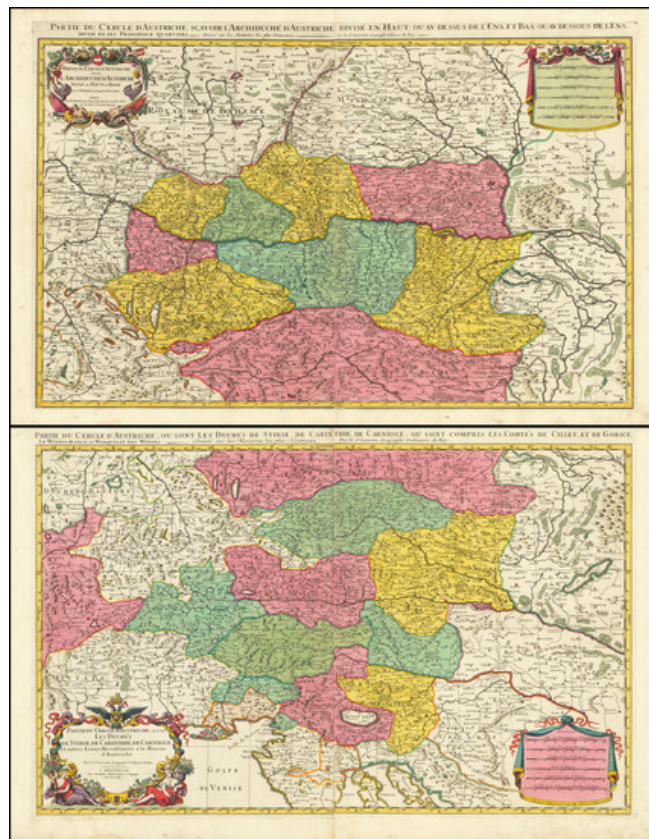

Barry Lawrence Ruderman Antique Maps Inc.

7407 La Jolla Boulevard
La Jolla, CA 92037

www.raremaps.com

(858) 551-8500
blr@raremaps.com

(Austria) Partie du Cercle d'Austriche Scavoir L'Archiduche d'Austriche Divise en Haute et Basse (and) Partie du Cercle d'Austriche out sont Les Duches de Stirie, de Carinthie de Carniole, et autres Estats Hereditaires a la Maison de Austriche . . .

Stock#: 72018
Map Maker: Mortier
Date: 1695 circa
Place: Amsterdam
Color: Hand Colored
Condition:
Size: 34 x 22 inches (each sheet)
Price: \$ 750.00

Description:

Fine old color example of Pierre Mortier's 2 sheet map of Austria, published in Amsterdam.

The map is colored by Duches, showing towns, rivers, mountains and other features.

Includes two elegantly colored cartouches, and two scales of miles.

Detailed Condition:

2 sheets, unjoined as issued. Fine original publisher's color.