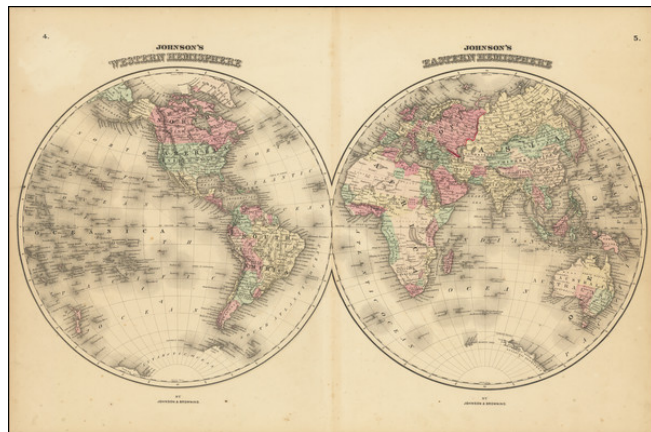

Barry Lawrence Ruderman Antique Maps Inc.

7407 La Jolla Boulevard
La Jolla, CA 92037

www.raremaps.com

(858) 551-8500
blr@raremaps.com

Johnson's Western Hemisphere & Johnson's Eastern Hemisphere

Stock#: 72003
Map Maker: Johnson & Browning
Date: 1862
Place: New-York
Color: Color
Condition: VG
Size: 26.5 x 15 inches
Price: \$ 175.00

Description:

Large and detailed double hemisphere map of the World, published by Johnson & Browning.

The map shows early (but still quite limited) knowledge of the Antarctic Coastline and the Northwest Passage.

From one of the major American map publishers, during the second half of the 19th Century.

Detailed Condition: