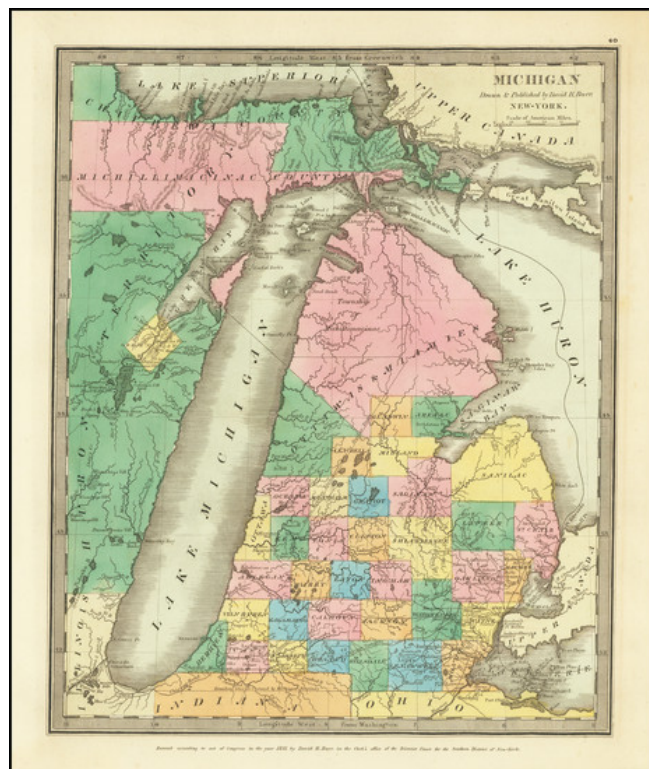

Barry Lawrence Ruderman Antique Maps Inc.

7407 La Jolla Boulevard
La Jolla, CA 92037

www.raremaps.com

(858) 551-8500
blr@raremaps.com

Michigan. Drawn & Published by David H. Burr.

Stock#: 71999
Map Maker: Burr
Date: 1834
Place: New York
Color: Hand Colored
Condition: VG+
Size: 10.5 x 12.5 inches
Price: SOLD

Description:

One of the Earliest Obtainable Maps of Michigan Territory, Three Years Prior To Statehood

Highly desirable early map of Michigan by David Burr, which appeared in his *Universal Atlas*.

The Upper Peninsula is now part of Michigan, with a massive Michilimackinac County covering the upper part of the state and much of the UP. A large Green Bay is shown in what is described as Huron Territory. Large Sanilac, Saginaw and Lapeer Counties are shown, and many counties are yet to be divided.

The Indian Boundary Line from the Saginaw Treaty is shown. A massive Township of Michilimackinac is shown, one of its only appearances on a map. The region west of the Lake is also extremely fascinating. Includes the disputed southern strip between Indiana and Illinois.

Burr's Atlas was perhaps the most elegant American commercially published atlas of its time, with an elegant engraving style. Burr studied under Simeon DeWitt in New York. His first atlas was an Atlas of New York State, the second state atlas to be issued in the US (after Mills Atlas of South Carolina in 1826).