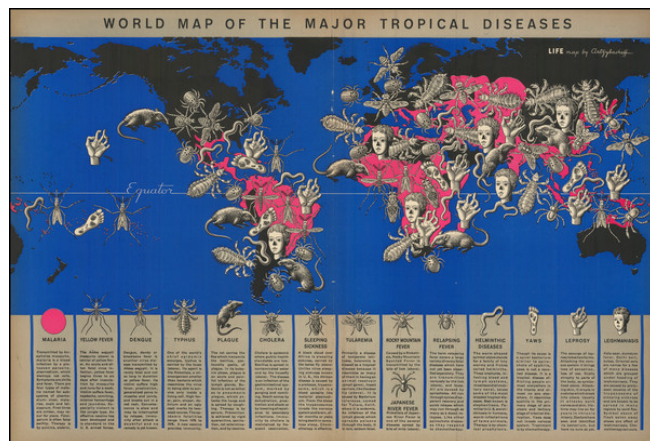

## World Map of the Major Tropical Diseases

**Stock#:** 71988jc  
**Map Maker:** Artsybasheff  
**Date:** 1944  
**Place:** New York  
**Color:** Color  
**Condition:** VG  
**Size:** 20.5 x 14.5 inches  
**Price:** SOLD

#### *Tropical Disease Pictorial Map.*

A world map by a well-known artist of the time (Boris Artsybasheff) illustrating an article on tropical diseases.

The use of ominous pictorial symbols for 15 diseases, combined with the size and location of the symbols on the map, effectively communicate the danger and urgency of the problem.