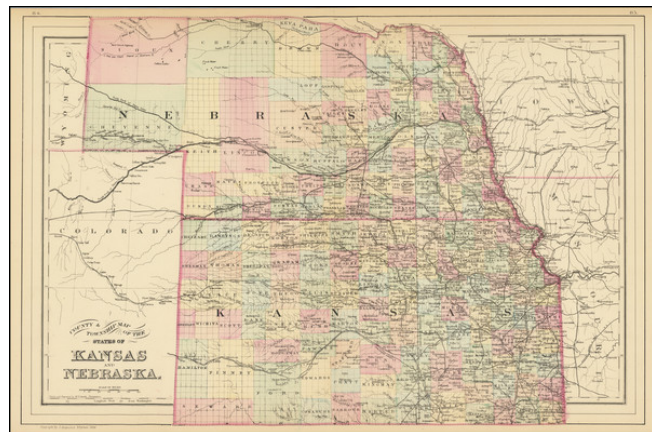

Barry Lawrence Ruderman Antique Maps Inc.

7407 La Jolla Boulevard
La Jolla, CA 92037

www.raremaps.com

(858) 551-8500
blr@raremaps.com

County & Township Map of the States of Kansas and Nebraska

Stock#: 71943
Map Maker: Mitchell Jr.
Date: 1884
Place: Philadelphia
Color: Hand Colored
Condition: VG+
Size: 21.5 x 14 inches
Price: SOLD

Description:

Detailed map of Kansas and Nebraska.

Illustrates the disparity in western development in Nebraska and Kansas. Kansas shows almost modern county configuration, while northern Nebraska is still largely unexplored.

Shows railways, towns, roads, forts, etc.

Detailed Condition:

Original hand-color.