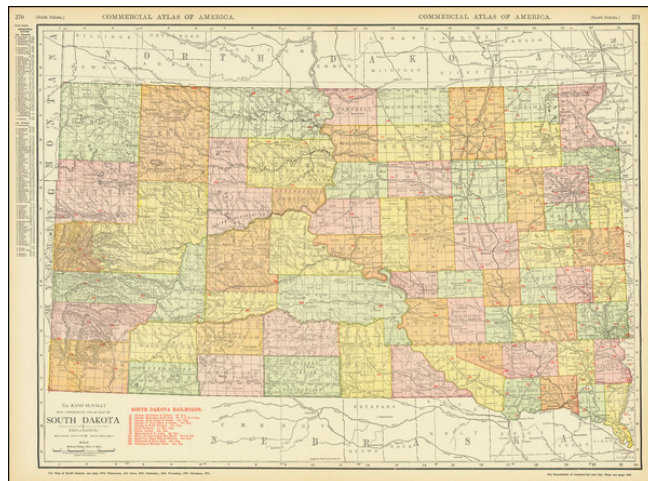

Barry Lawrence Ruderman Antique Maps Inc.

7407 La Jolla Boulevard
La Jolla, CA 92037

www.raremaps.com

(858) 551-8500
blr@raremaps.com

The Rand McNally New Commercial Atlas Map of South Dakota

Stock#: 71942
Map Maker: Rand McNally & Company
Date: 1917
Place: Chicago
Color: Color
Condition: VG+
Size: 26.7 x 19.7 inches
Price: \$ 125.00

Description:

Detailed map of South Dakota, by Rand McNally & Co., issued in the Commercial Atlas of 1917.

The map is colored by counties, with roads, railroads, cities, and other features illustrated.

Detailed Condition: