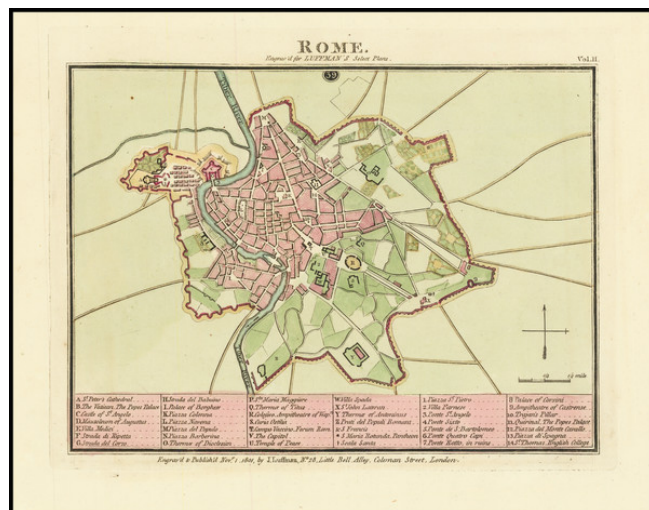

Barry Lawrence Ruderman Antique Maps Inc.

7407 La Jolla Boulevard
La Jolla, CA 92037

www.raremaps.com

(858) 551-8500
blr@raremaps.com

Rome

Stock#: 71901
Map Maker: Luffman
Date: 1801
Place: London
Color: Hand Colored
Condition: VG+
Size: 6 x 5 inches
Price: SOLD

Description:

Rare and finely colored town plan of Rome, Italy, published in London by John Luffman.

At the bottom of the map is a key locating 42 points of interest.

Rarity

The Luffman maps are very rare on the market. This is the first example of the map of Rome we have ever offered.