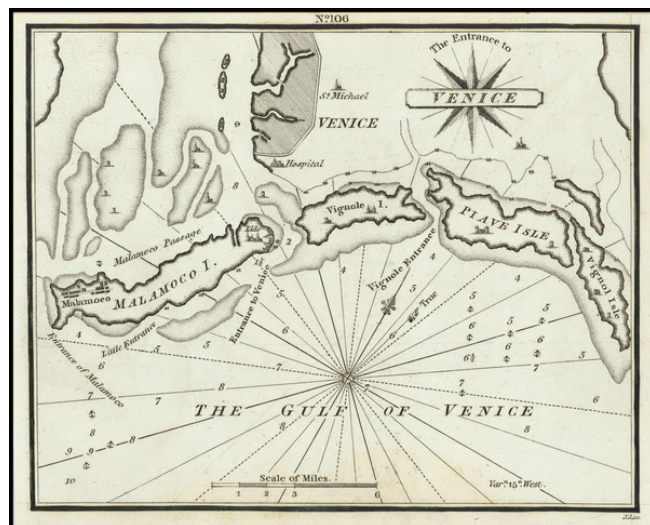

Barry Lawrence Ruderman Antique Maps Inc.

7407 La Jolla Boulevard
La Jolla, CA 92037

www.raremaps.com

(858) 551-8500
blr@raremaps.com

The Entrance to Venice

Stock#: 71900
Map Maker: Heather
Date: 1802
Place: London
Color: Uncolored
Condition: VG
Size: 7.5 x 6 inches
Price: \$ 245.00

Description:

Rare chart of the approach to Venice from the Adriatic, Italy, published by William Heather in London.

The chart is oriented with west at the top. Includes soundings, some topographical features, anchorages, a plan of the village, and several other points of interest.

The chart appeared in Heather's *The New Mediterranean Pilot . . .*, published in London in 1802.

Rarity

The charts from Heather's *New Mediterranean Pilot . . .* are extremely rare on the market. This is the first example of the chart we have ever seen.