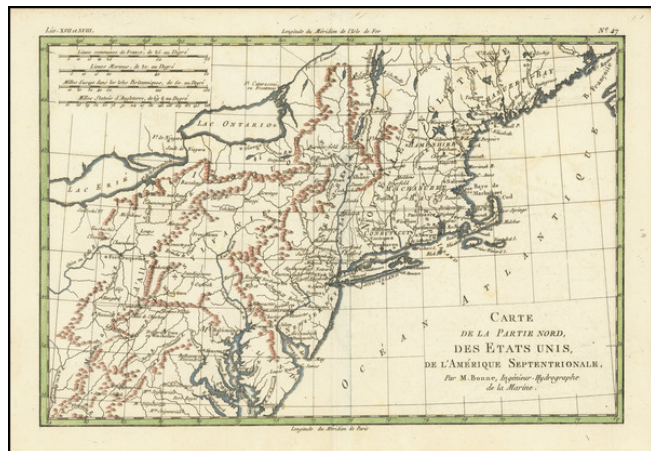

## Carte De La Partie Nord, Des Etats Unis, de l' Amerique Septentrionale

**Stock#:** 71889  
**Map Maker:** Bonne  
**Date:** 1787  
**Place:** Paris  
**Color:** Hand Colored  
**Condition:** VG  
**Size:** 12.5 x 8.5 inches  
**Price:** SOLD

### Description:

Detailed Map of the region bounded by New England, Lake Erie, the Alleghenies, Virginia and Maryland.

Includes towns, mountain, rivers, lakes, Indians, Forts, etc.

A nice post-Revolutionary War map.