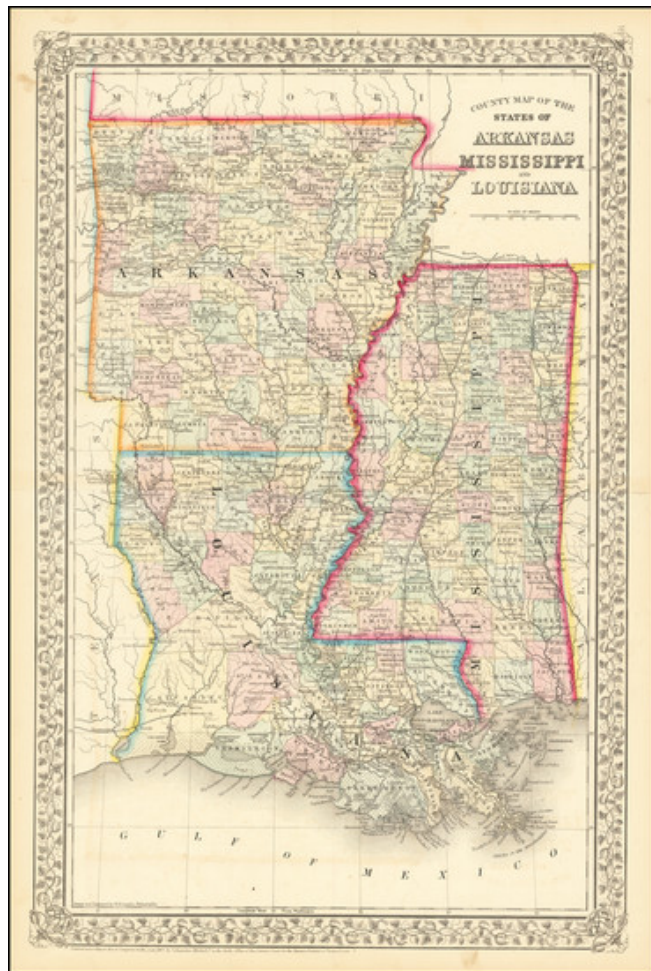

**Barry Lawrence Ruderman
Antique Maps Inc.**

7407 La Jolla Boulevard
La Jolla, CA 92037

www.raremaps.com

(858) 551-8500
blr@raremaps.com

County Map of the States of Arkansas, Mississippi, and Louisiana

Stock#: 71870
Map Maker: Mitchell Jr.
Date: 1867
Place: Philadelphia
Color: Color
Condition: VG
Size: 14 x 21 inches
Price: \$ 125.00

Description:

Attractive double page map of the States of Arkansas, Mississippi, and Louisiana, published by SA Mitchell Jr.

The map is colored by counties. Shows towns, roads, railroads and rivers, etc.