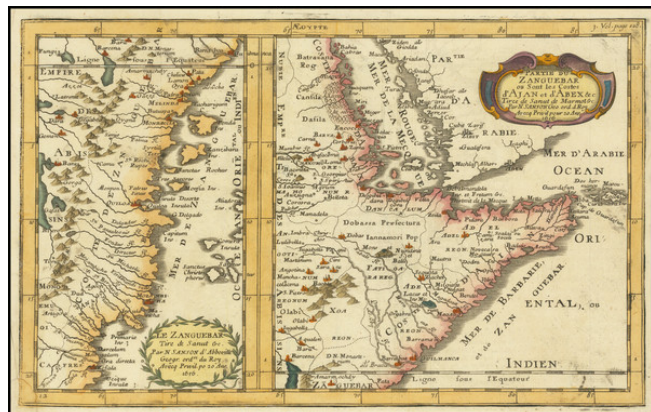

Barry Lawrence Ruderman Antique Maps Inc.

7407 La Jolla Boulevard
La Jolla, CA 92037

www.raremaps.com

(858) 551-8500
blr@raremaps.com

Parte du Zanguebar ou Sont les Costes d'Ajan et Abex &c . . . (and) Le Zanguebar . . .

Stock#: 71858
Map Maker: Sanson
Date: 1657 (1683)
Place: Paris
Color: Hand Colored
Condition: VG
Size: 11.5 x 7.5 inches
Price: \$ 125.00

Description:

Fine old color example of this finely engraved pair of maps of the East African Coastline, from the Red Sea to just south of Mozambique, first published by Nicholas Sanson in 1657.

Sanson was the Royal Geographer to the King of France and perhaps the most important commercial mapmaker of his generation.

Detailed Condition: