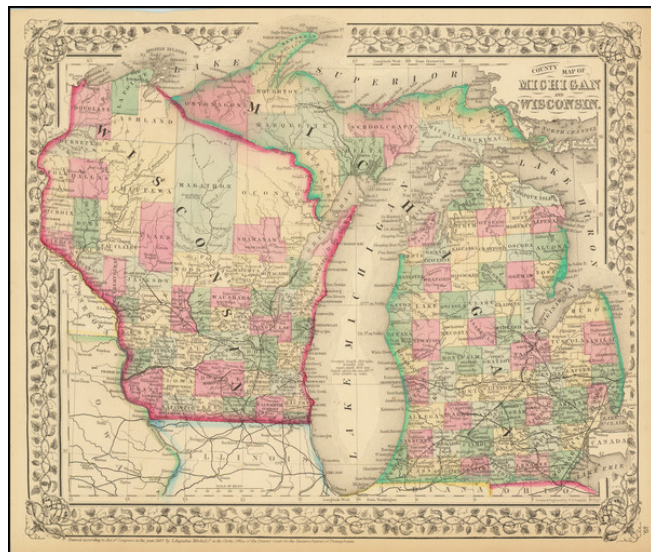

Barry Lawrence Ruderman Antique Maps Inc.

7407 La Jolla Boulevard
La Jolla, CA 92037

www.raremaps.com

(858) 551-8500
blr@raremaps.com

County Map of Michigan and Wisconsin

Stock#: 71840
Map Maker: Mitchell
Date: 1867
Place: Philadelphia
Color: Hand Colored
Condition: VG
Size: 14 x 11.5 inches
Price: \$ 125.00

Description:

Nice example of this detailed map of Michigan and Wisconsin, published by SA Mitchell Jr.

The map is colored by counties. Shows early railroads, proposed railroads, towns, rivers, Indian region, etc.