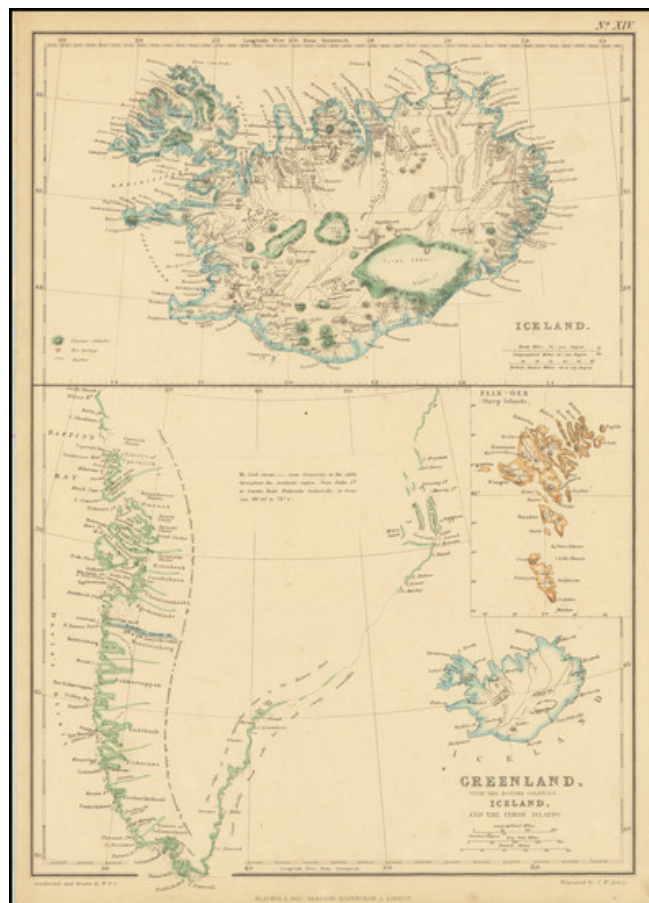

## Iceland / Greenland with the Danish Colonies, Iceland and the Faroes

**Stock#:** 71837  
**Map Maker:** Blackie & Son  
**Date:** 1860  
**Place:** Glasgow  
**Color:** Color  
**Condition:** VG  
**Size:** 9.5 x 13.5 inches  
**Price:** SOLD

### Description:

Interesting pair of maps, published in Glasgow by Blackie.

The top map shows Iceland, with mountainous regions shown in green.

The bottom map focuses on southern Greenland, which was still quite poorly mapped at the time.

---

**Iceland / Greenland with the Danish Colonies, Iceland and the Faroes**

Minor toning