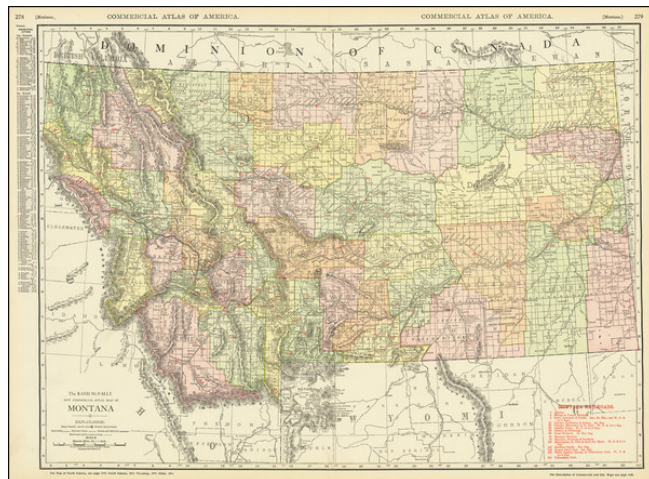

Barry Lawrence Ruderman Antique Maps Inc.

7407 La Jolla Boulevard
La Jolla, CA 92037

www.raremaps.com

(858) 551-8500
blr@raremaps.com

Montana

Stock#: 71829
Map Maker: Rand McNally & Company
Date: 1915
Place: Chicago
Color: Color
Condition: VG+
Size: 27 x 19 inches Including text
Price: \$ 175.00

Description:

Large format detailed map of Montana published by Rand McNally in Chicago.

The map is colored by counties and shows towns, rivers, railroads, mountains, lakes, etc.

Includes a list of 15 railroads in operation.